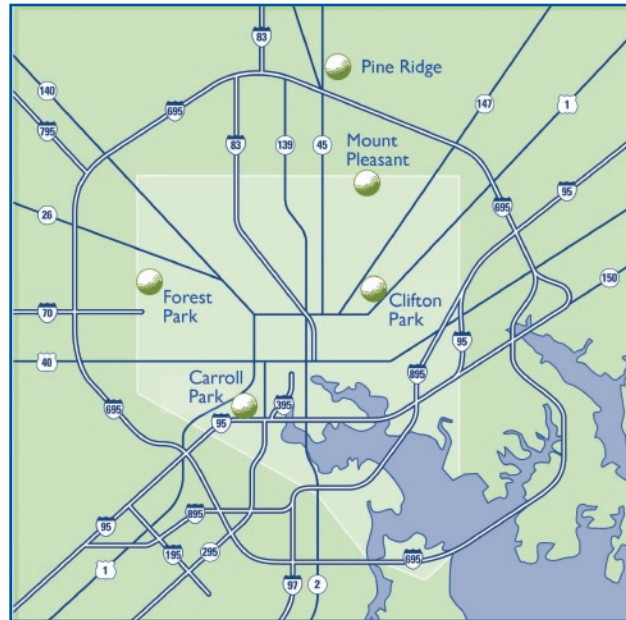

FIVE GOLF COURSES, ENDLESS OUTING OPTIONS.

Looking for the ideal location for a corporate outing, charity/non-profit fundraiser, or social/professional group gathering, Baltimore's Classic Five Golf Courses are your destination for great golf at a great value!

The priority at each of Baltimore's Classic Five Golf Courses is meeting your group's needs. Whether you are raising money, entertaining customers or just having a fun day of golf, our staff works to exceed the expectations of our guests. The staff at each of our courses will help you create the perfect golf outing.